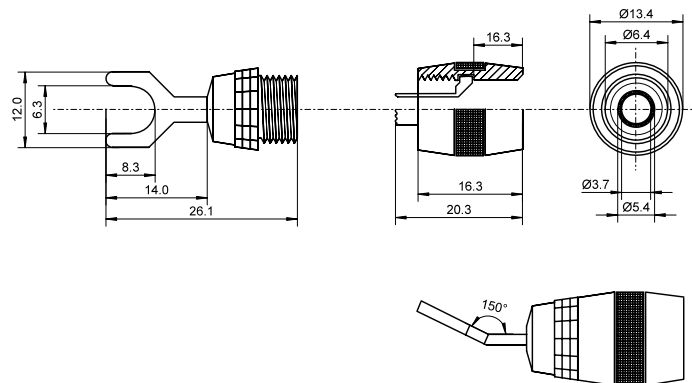

Connections

Plug material:	High precision full metal
Contact material:	24 carat gold-plated
Port 1, type:	connector shoe - fork
Connector 1, connector length (mm):	37.1
Connector 1, connector width (mm):	13.4
Connector 1, connector height (mm):	13.4

Signal transmission

Transmission modes:	digital and analog audio signals
supported audio standards:	Stereo audio
other supported standards:	Positive polarity identification with colored ring
usable for cable cross section (mm ²):	1.5 - 4.0

General

Weight (kg):	0.0152
Operating temperature from / to (°C):	-20 / +60
Warranty (years):	10

Scope of delivery

No. of items per set	4
----------------------	---

Drawing

Article no.	Packaging dimensions (mm)	Weight (kg)	Figure	EAN Code
52547	Single packing: 185 x 80 x 25 Master carton (40 pcs.): 400 x 320 x 220	Single packing: 0.61 Master carton: 2.432		