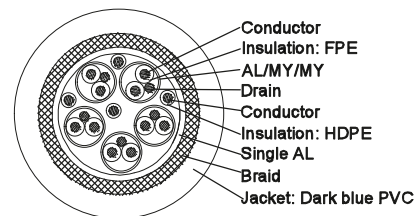

Cross section

Wiring diagram

Type C PIN		Type A PIN		
2 earth	↔	red	1	
1 red		earth	2	
3 white	↔	white	3	
5 earth		blue	4	
4 blue	↔	earth	5	
6 white		white	6	
8 earth	↔	green	7	
7 green		earth	8	
9 white	↔	white	9	
11 earth		brown	10	
10 brown	↔	earth	11	
12 white		white	12	
17 earth	↔	purple	14	
13 red		earth	17	
19 white	↔	white	19	
14 green		CEC	green	13
15 orange	SCL	orange	15	
16 purple	SDA	purple	16	
18 red	+5V	red	18